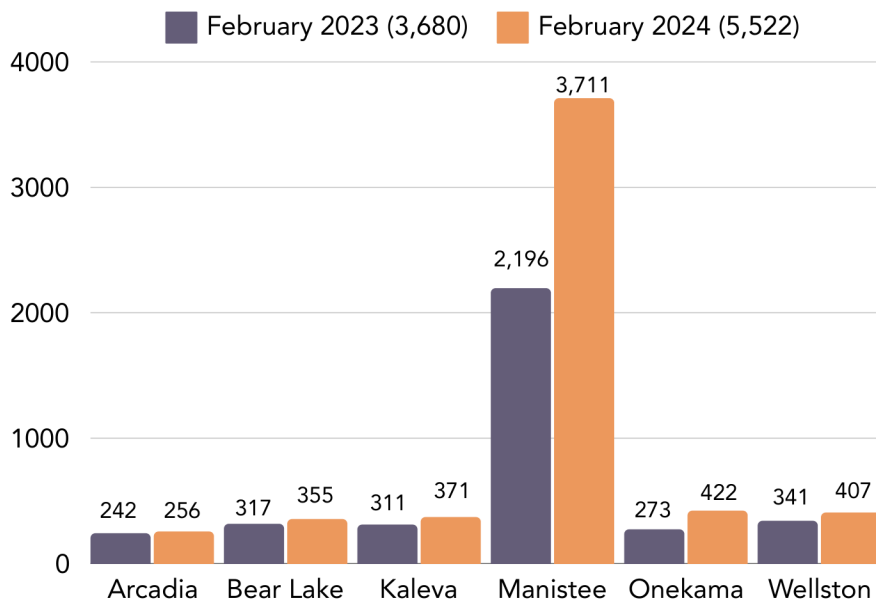

LIBRARY VISITS

MEL CIRCULATION

Borrowed: 1,019
Sent: 476

February 2023
Borrowed: 910
Sent: 436